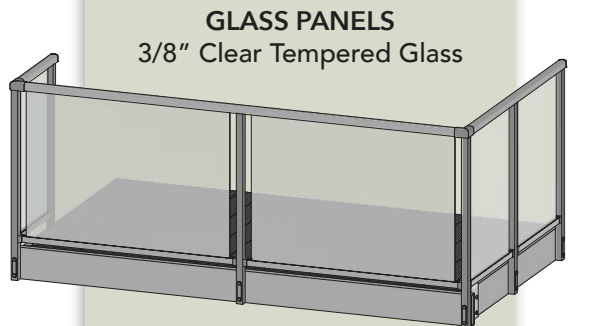

REM -
Rock
Elm

BOK -
Blonde
Oak

BWD -
Birchwood

BEE -
Beechwood

SYP -
Southern
Yellow
Pine

OPEN MID-RAIL PANELS
5/8" Square Pickets - 3-1/2" O.C.

PICKET INSERT PANELS
5/8" Square Pickets - 3-1/2" O.C.

GLASS PANELS
3/8" Clear Tempered Glass

MESH PANELS
2" x 2" Square Configuration

LOOKING FOR TURN-KEY SOLUTIONS?

We are a solution driven balcony provider. Get details about our turn-key solutions by contacting us at response@levantealuminum.com.