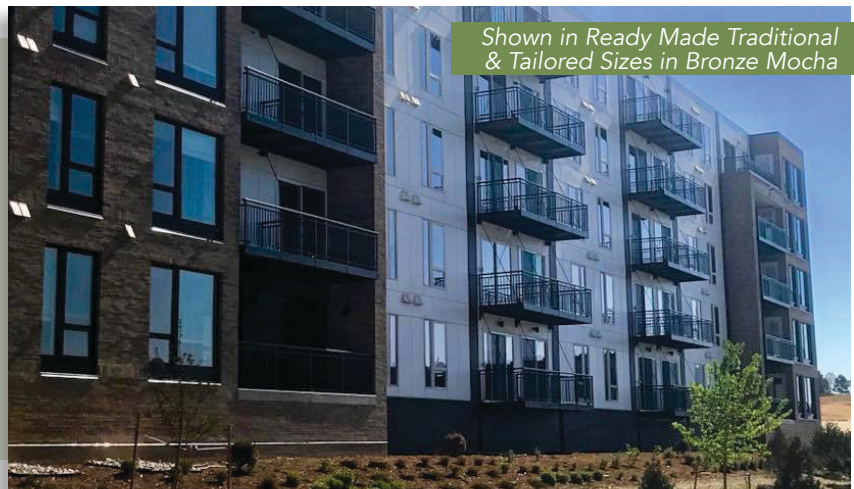

LEVANTÉ[®]
ARCHITECTURAL ALUMINUM
BALCONIES

Balconies by Levanté[®]

Building or Specifying a Project with Outdoor Balconies?

Balconies by Levante[®] come in standard and custom sizes and are styled for durability, ergonomics, and ease of installation. Each project is certified by an outside Engineering firm providing you and your contractor or building owner peace of mind.

Shown in Pure White

BALCONIES BY LEVANTE ARE:

- Joist free (up to 7 ft.) installation leaves the bottom side with a clean smooth look for neighbors below the balcony.
- Designed with a unique patented universal mounting bracket allows for varying façade thickness, complimenting our double rod hanging system.
- Bracket connections minimize the opportunity for water intrusion issues vs. a traditional ledger board installation.
- Fabricated with multiple options for railing including open mid-rail, picket, glass and more! (See reverse side for details).
- Deck boards available in solids and wood grains to match Longboard[®] Architectural Products. Railings and trim available in Charcoal Black, Mocha Bronze, and Pure White.
- Rails are placed to optimize total usable square footage maximizing value for the owner.
- Easy to install! Shipped to site partially assembled (you connect rails to deck frame) in four pieces plus hardware. Installation instructions and videos are available.
- Backed by a 5-Year Finish Warranty for solid finishes and a 15-Year Finish Warranty for wood grain finishes.

*Shown in Charcoal Black Rails & Trim
with Wood Grain Deck*

*Shown in Ready Made Traditional
& Tailored Sizes in Bronze Mocha*

READY-MADE TRADITIONAL SIZES:

5' x 8' | 5' x 10' | 6' x 10' | 5' x 12' | 6' x 12'