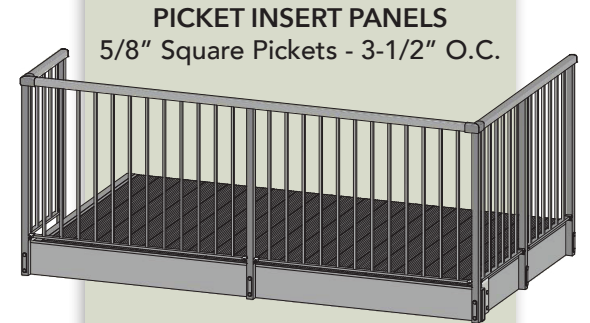

REM -
Rock
Elm

BOK -
Blonde
Oak

BWD -
Birchwood

BEE -
Beechwood

SYP -
Southern
Yellow
Pine

OPEN MID-RAIL PANELS
5/8" Square Pickets - 3-1/2" O.C.

PICKET INSERT PANELS
5/8" Square Pickets - 3-1/2" O.C.

GLASS PANELS
3/8" Clear Tempered Glass

MESH PANELS
2" x 2" Square Configuration

LOOKING FOR TURN-KEY SOLUTIONS?

We are a solution driven balcony provider. Get details about our turn-key solutions by contacting us at response@levantealuminum.com.