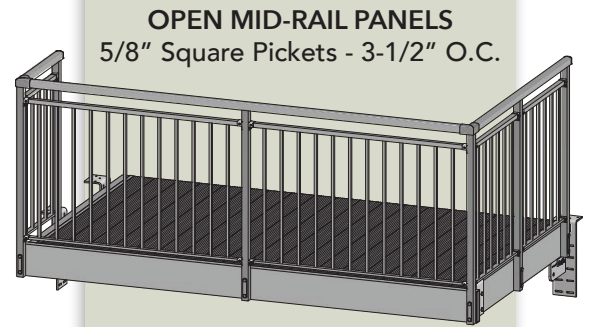

REM -
Rock
Elm

BOK -
Blonde
Oak

BWD -
Birchwood

BEE -
Beechwood

SYP -
Southern
Yellow
Pine

OPEN MID-RAIL PANELS
5/8" Square Pickets - 3-1/2" O.C.

PICKET INSERT PANELS
5/8" Square Pickets - 3-1/2" O.C.

GLASS PANELS
3/8" Clear Tempered Glass