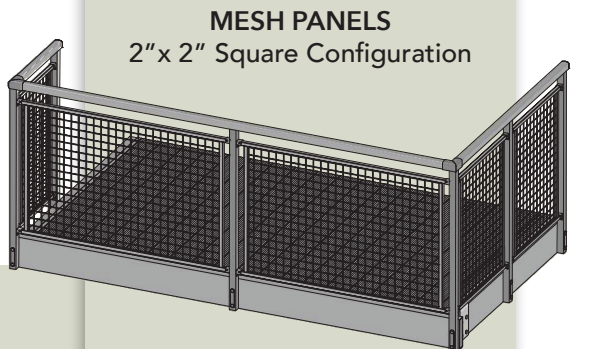

REM -
Rock
Elm

BOK -
Blonde
Oak

BWD -
Birchwood

BEE -
Beechwood

SYP -
Southern
Yellow
Pine

OPEN MID-RAIL PANELS
5/8" Square Pickets - 3-1/2" O.C.

PICKET INSERT PANELS
5/8" Square Pickets - 3-1/2" O.C.

GLASS PANELS
3/8" Clear Tempered Glass

MESH PANELS
2" x 2" Square Configuration

LOOKING FOR TURN-KEY SOLUTIONS?

We are a solution driven balcony provider. Get details about our turn-key solutions by contacting us at response@levantealuminum.com.